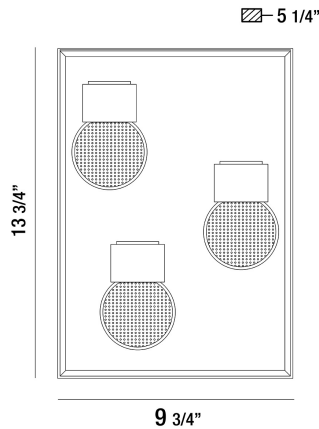

GIBSON, 3-LIGHT OUTDOOR WALL SCONCE

PRODUCT DETAILS

No.	:	35934-011
Product Color	:	PAINTING
Shade / Accent Colour	:	CLEAR SEEDED GLASS
Width	:	10"
Height	:	13.25"
Ext	:	5.25"
Weight	:	8.4lbs

LIGHT SOURCE DETAILS

ITEM NO.	FINISH	SHADE
35934-011	PAINTING	CLEAR SEEDED GLASS

TECHNICAL DETAILS

Canopy / Backplate Length	:	13.75"
Canopy / Backplate Height	:	0.75"
Canopy / Backplate Width	:	7.5"
IP Rating	:	44
Location	:	WET
Approval	:	