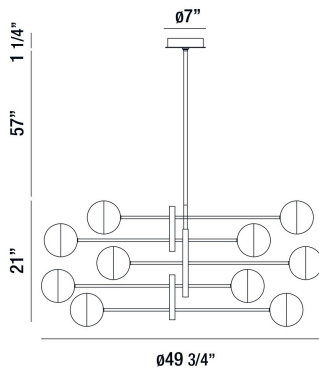

FAIRMOUNT, 50" ROUND CHANDELIER

PRODUCT DETAILS

No.	:	35920-014
Product Color	:	CHROME
Product Material	:	METAL
Shade / Accent Colour	:	OPAL WHITE
Shade / Accent Material	:	GLASS
Diameter	:	49.75"
Height	:	21"
Overall Height	:	79.25"
Weight	:	30lbs

LIGHT SOURCE DETAILS

Number of Bulbs	:	10
Light Source	:	LED
Light Source Type	:	G9
Input Voltage	:	120V
Bulb Voltage	:	120V
Socket Type	:	LED
Wattage	:	5W
Total Wattage	:	50W
Total Lumen	:	2500lm
Kelvin	:	4000K
CRI	:	80+
Bulb Included	:	Yes
Dimmable	:	Yes

Options Available

ITEM NO.	FINISH	SHADE
35920-014	CHROME	OPAL WHITE
35920-021	MATTE BLACK	OPAL WHITE

TECHNICAL DETAILS

Hanging Support Type	:	ROD
Hanging Support Length	:	57"
Rods Included	:	3"+6"+12"+18"+18"
Canopy / Backplate Height	:	1.25"
Canopy / Backplate Dia.	:	7"
Location	:	DRY
Approval	:	