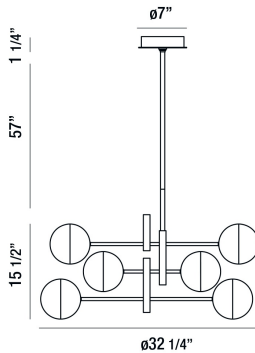

FAIRMOUNT, 32" ROUND CHANDELIER

Options Available

ITEM NO.	FINISH	SHADE
35919-018	CHROME	OPAL WHITE
35919-025	MATTE BLACK	OPAL WHITE

PRODUCT DETAILS

No.	:	35919-018
Product Color	:	CHROME
Product Material	:	METAL
Shade / Accent Colour	:	OPAL WHITE
Shade / Accent Material	:	GLASS
Diameter	:	32.25"
Height	:	15.5"
Overall Height	:	73.75"
Weight	:	19.4lbs

TECHNICAL DETAILS

Hanging Support Type	:	ROD
Hanging Support Length	:	57"
Rods Included	:	3"+6"+12"+18"+18"
Canopy / Backplate Height	:	1.25"
Canopy / Backplate Dia.	:	7"
Location	:	DRY
Approval	:	

PROJECT INFORMATION