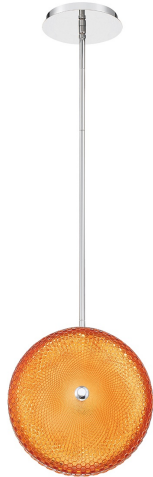

CALEDONIA, 13" ROUND PENDANT

PRODUCT DETAILS

No.	:	35914-051
Product Color	:	CHROME
Product Material	:	METAL
Shade / Accent Colour	:	ORANGE
Shade / Accent Material	:	HONEYCOMB GLASS
Length	:	12.5"
Width	:	8.5"
Height	:	70.75"
Weight	:	14.1lbs

LIGHT SOURCE DETAILS

Light Source Type	:	INTEGRATED LED
Input Voltage	:	120V
Total Wattage	:	13W
Total Lumen	:	1040lm
Kelvin	:	4000K
CRI	:	80+
Dimmable	:	Yes

Options Available

ITEM NO.	FINISH	SHADE
35914-013	CHROME	CLEAR
35914-020	CHROME	PINK
35914-037	CHROME	BLUE
35914-044	CHROME	YELLOW
35914-051	CHROME	ORANGE

TECHNICAL DETAILS

Hanging Support Type	:	ROD
Hanging Support Length	:	57"
Rods Included	:	3"+6"+12"+18"+18"
Canopy / Backplate Height	:	1.25"
Canopy / Backplate Dia.	:	6.75"
Location	:	DRY
Approval	:	

PROJECT INFORMATION