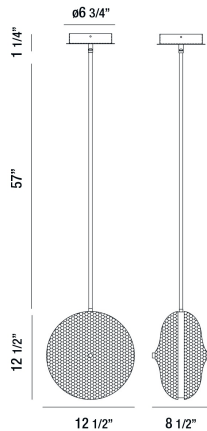

CALEDONIA, 13" ROUND PENDANT

PRODUCT DETAILS

No.	:	35914-051
Product Color	:	CHROME
Product Material	:	METAL
Shade / Accent Colour	:	ORANGE
Shade / Accent Material	:	HONEYCOMB GLASS
Length	:	12.5"
Width	:	8.5"
Height	:	70.75"
Weight	:	14.1lbs

LIGHT SOURCE DETAILS

Light Source Type	:	INTEGRATED LED
Input Voltage	:	120V
Total Wattage	:	13W
Total Lumen	:	1040lm
Kelvin	:	4000K
CRI	:	80+
Dimmable	:	Yes

Options Available

ITEM NO.	FINISH	SHADE
35914-013	CHROME	CLEAR
35914-020	CHROME	PINK
35914-037	CHROME	BLUE
35914-044	CHROME	YELLOW
35914-051	CHROME	ORANGE

TECHNICAL DETAILS

Hanging Support Type	:	ROD
Hanging Support Length	:	57"
Rods Included	:	3"+6"+12"+18"+18"
Canopy / Backplate Height	:	1.25"
Canopy / Backplate Dia.	:	6.75"
Location	:	DRY
Approval	:	

PROJECT INFORMATION