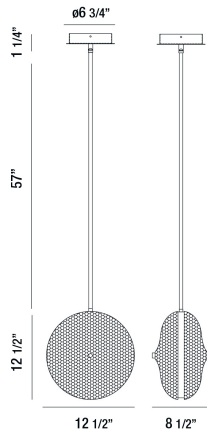

### PRODUCT DETAILS

No.	:	35914-013
Product Color	:	CHROME
Product Material	:	METAL
Shade / Accent Colour	:	CLEAR
Shade / Accent Material	:	HONEYCOMB GLASS
Length	:	12.5"
Width	:	8.5"
Height	:	70.75"
Weight	:	14.1lbs

### TECHNICAL DETAILS

Hanging Support Type	:	ROD
Hanging Support Length	:	57"
Rods Included	:	3"+6"+12"+18"+18"
Canopy / Backplate Height	:	1.25"
Canopy / Backplate Dia.	:	6.75"
Location	:	DRY
Approval	:	