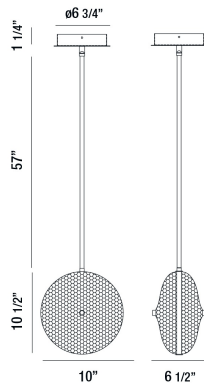

CALEDONIA, 10" ROUND PENDANT

PRODUCT DETAILS

No.	:	35913-016
Product Color	:	CHROME
Product Material	:	METAL
Shade / Accent Colour	:	CLEAR
Shade / Accent Material	:	HONEYCOMB GLASS
Length	:	10"
Width	:	6.5"
Height	:	68.25"
Weight	:	10.5lbs

LIGHT SOURCE DETAILS

Light Source Type	:	INTEGRATED LED
Input Voltage	:	120V
Total Wattage	:	10W
Total Lumen	:	800lm
Kelvin	:	4000K
CRI	:	80+
Dimmable	:	Yes

Options Available

ITEM NO.	FINISH	SHADE
35913-016	CHROME	CLEAR
35913-023	CHROME	PINK
35913-030	CHROME	BLUE
35913-047	CHROME	YELLOW
35913-054	CHROME	ORANGE

TECHNICAL DETAILS

Hanging Support Type	:	ROD
Hanging Support Length	:	57"
Rods Included	:	3"+6"+12"+18"+18"
Canopy / Backplate Height	:	1.25"
Canopy / Backplate Dia.	:	6.75"
Location	:	DRY
Approval	:	

PROJECT INFORMATION