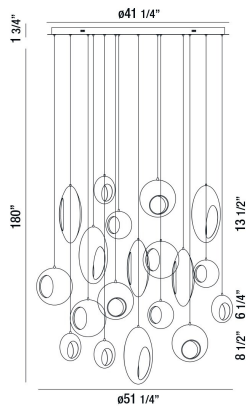

# ARLINGTON, 19-LIGHT 51IN INTEGRATED LED MULTI DROP CHANDELIER

## PRODUCT DETAILS

No.	:	35911-012
Product Color	:	CHROME
Product Material	:	METAL
Shade / Accent Colour	:	GOLD
Shade / Accent Material	:	STEEL
Diameter	:	51.25"
Height	:	13.5"
Overall Height	:	195.25"
Weight	:	78.4LBS

## LIGHT SOURCE DETAILS

Light Source Type	:	INTEGRATED LED
Input Voltage	:	120V
Bulb Voltage	:	120V
Socket Type	:	INTEGRATED
Total Wattage	:	57W
Delivered Lumens	:	1520LM
Kelvin	:	3000K
CRI	:	80
Dimmable	:	YES

## TECHNICAL DETAILS

Hanging Support Type	:	WIRE
Hanging Support Length	:	180"
Canopy / Backplate Height	:	1.75"
Canopy / Backplate Dia.	:	41.25"
Driver	:	HUEUC
IP Rating	:	IP22
Location	:	DRY
Approval	:	
Beam Angle	:	360