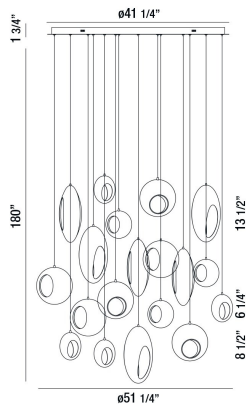

ARLINGTON, 51" ROUND CHANDELIER

PRODUCT DETAILS

No.	:	35911-012
Product Color	:	BLACKENED CHROME
Product Material	:	METAL
Shade / Accent Colour	:	BLACKENED CHROME/GOLD
Shade / Accent Material	:	METAL ORBS
Diameter	:	51.25"
Height	:	13.5"
Overall Height	:	195.25"
Weight	:	78.4lbs

LIGHT SOURCE DETAILS

Light Source Type	:	INTEGRATED LED
Input Voltage	:	120V
Bulb Voltage	:	12V
Total Wattage	:	57W
Total Lumen	:	3040lm
Kelvin	:	3000K
CRI	:	80+
Dimmable	:	Yes

Options Available

ITEM NO.	FINISH	SHADE
35911-012	BLACKENED CHROME	BLACKENED CHROME/GOLD

TECHNICAL DETAILS

Hanging Support Type	:	WIRE
Hanging Support Length	:	180"
Canopy / Backplate Height	:	1.75"
Canopy / Backplate Dia.	:	41.25"
Location	:	DRY
Approval	:	

PROJECT INFORMATION

 Job Name: Date: Type: