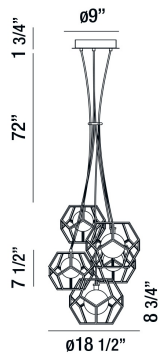

NORWAY, 19" ROUND CHANDELIER

PRODUCT DETAILS

No.	:	35903-017
Product Color	:	CHROME
Product Material	:	METAL
Shade / Accent Colour	:	CLEAR
Shade / Accent Material	:	HAND MADE ICE GLASS
Diameter	:	18.5"
Height	:	8.75"
Overall Height	:	82.5"
Weight	:	16lbs

LIGHT SOURCE DETAILS

Light Source Type	:	INTEGRATED LED
Input Voltage	:	120V
Socket Type	:	G9
Total Wattage	:	25W
Total Lumen	:	1250lm
Kelvin	:	3000K
CRI	:	80+
Dimmable	:	Yes

Options Available

ITEM NO.	FINISH	SHADE
35903-017	CHROME	CLEAR

TECHNICAL DETAILS

Hanging Support Type	:	WIRE
Hanging Support Length	:	72"
Canopy / Backplate Height	:	1.75"
Canopy / Backplate Dia.	:	9"
Location	:	DRY
Approval	:	

PROJECT INFORMATION

Job Name: Date: Type: