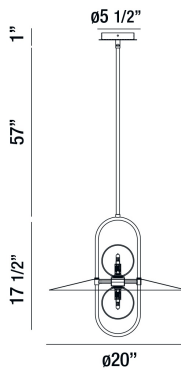

MILLBROOK, 20" ROUND CHANDELIER

PRODUCT DETAILS

No.	:	35898-023
Product Color	:	CHROME
Product Material	:	METAL
Shade / Accent Colour	:	OPAL WHITE
Shade / Accent Material	:	GLASS
Diameter	:	20"
Height	:	17.5"
Overall Height	:	75.5"
Weight	:	7.7lbs

Options Available

ITEM NO.	FINISH	SHADE
35898-016	BLACK	OPAL WHITE
35898-023	CHROME	OPAL WHITE
35898-030	BRASS	OPAL WHITE

TECHNICAL DETAILS

Hanging Support Type	:	ROD
Hanging Support Length	:	57"
Rods Included	:	3"+6"+12"+18"+18"
Canopy / Backplate Height	:	1"
Canopy / Backplate Dia.	:	5.5"
Location	:	DRY
Approval	:	