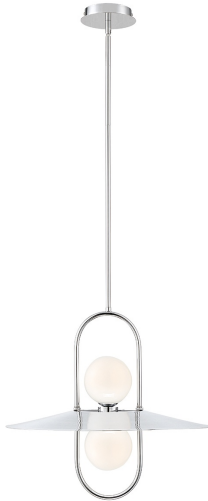

MILLBROOK, 20" ROUND CHANDELIER

PRODUCT DETAILS

No.	:	35898-023
Product Color	:	CHROME
Product Material	:	METAL
Shade / Accent Colour	:	OPAL WHITE
Shade / Accent Material	:	GLASS
Diameter	:	20"
Height	:	17.5"
Overall Height	:	75.5"
Weight	:	7.7lbs

LIGHT SOURCE DETAILS

Number of Bulbs	:	2
Light Source	:	LED
Light Source Type	:	LED
Input Voltage	:	120V
Wattage	:	5W
Total Wattage	:	10W
Total Lumen	:	500lm
Kelvin	:	3000K
CRI	:	80+
Bulb Included	:	Yes
Dimmable	:	Yes

Options Available

ITEM NO.	FINISH	SHADE
35898-016	BLACK	OPAL WHITE
35898-023	CHROME	OPAL WHITE
35898-030	BRASS	OPAL WHITE

TECHNICAL DETAILS

Hanging Support Type	:	ROD
Hanging Support Length	:	57"
Rods Included	:	3"+6"+12"+18"+18"
Canopy / Backplate Height	:	1"
Canopy / Backplate Dia.	:	5.5"
Location	:	DRY
Approval	:	