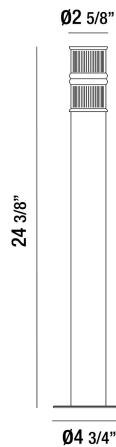

35897, LARGE LED OUTDOOR BOLLARD

PRODUCT DETAILS

No.	:	35897-019
Product Color	:	BLACK
Shade / Accent Colour	:	CRYSTAL GLASS
Width	:	4.75"
Height	:	24.375"
Weight	:	2.9lbs

LIGHT SOURCE DETAILS

Light Source Type	:	INTEGRATED LED
Input Voltage	:	12V
Bulb Voltage	:	12V
Socket Type	:	LED
Total Wattage	:	4W
Initial Lumens	:	210lm
Kelvin	:	3000K
CRI	:	80

OPTIONS AVAILABLE

ITEM NO.	FINISH	SHADE
35897-019	BLACK	CRYSTAL GLASS

TECHNICAL DETAILS

Canopy / Backplate Height	:	24.375"
IP Rating	:	65
Location	:	WET
Approval	:	
Title 24	:	Yes

PROJECT INFORMATION

 Job Name: Date: Category: