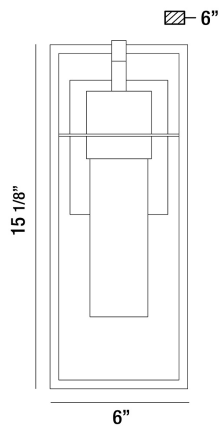

35890, SMALL OUTDOOR WALLMOUNT

PRODUCT DETAILS

| | | |
|-----------------------|---|-----------|
| No. | : | 35890-010 |
| Product Color | : | BLACK |
| Shade / Accent Colour | : | CLEAR |
| Width | : | 6" |
| Height | : | 15.125" |
| Ext | : | 6.125" |
| Weight | : | 2.4lbs |

LIGHT SOURCE DETAILS

| | | |
|-------------------|---|-------|
| Number of Bulbs | : | 1 |
| Light Source | : | LED |
| Light Source Type | : | LED |
| Input Voltage | : | 120V |
| Socket Type | : | LED |
| Wattage | : | 6W |
| Total Lumen | : | 345lm |
| Kelvin | : | 3000K |
| CRI | : | 90 |
| Bulb Included | : | Yes |
| Dimmable | : | Yes |

Options Available

| | | |
|-----------------|---------------|--------------|
| ITEM NO. | FINISH | SHADE |
| 35890-010 | BLACK | CLEAR |

TECHNICAL DETAILS

| | | |
|---------------------------|---|---|
| Canopy / Backplate Length | : | 15.125" |
| Canopy / Backplate Height | : | 15.125" |
| Canopy / Backplate Width | : | 6" |
| IP Rating | : | 44 |
| Location | : | WET |
| Approval | : |  |