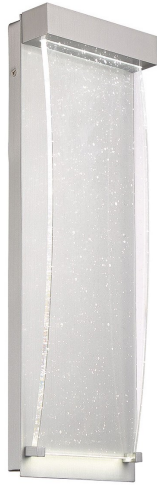

## KABO, 20IN INTEGRATED LED OUTDOOR WALL SCONCE

### PRODUCT DETAILS

No.	:	35888-024
Product Color	:	MATTE SILVER
Shade / Accent Colour	:	CLEAR
Shade / Accent Material	:	GLASS
Width	:	6.75"
Height	:	20"
Ext	:	2.5"
Weight	:	4.8LBS

### LIGHT SOURCE DETAILS

Light Source Type	:	INTEGRATED LED
Input Voltage	:	120V
Bulb Voltage	:	120V
Socket Type	:	INTEGRATED
Total Wattage	:	10W
Delivered Lumens	:	350LM
Kelvin	:	3000K
CRI	:	90
Dimmable	:	YES

### OPTIONS AVAILABLE

ITEM NO.	FINISH POWDER COAT	SHADE
35888-017	BLACK	CLEAR SEEDED CRYSTAL GLASS
35888-024	MATTE SILVER	CLEAR SEEDED CRYSTAL GLASS