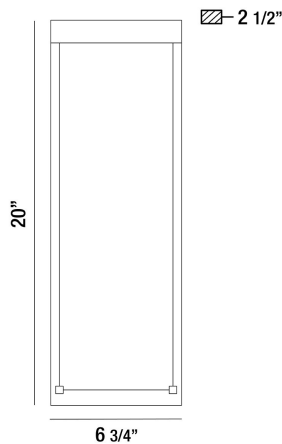

### PRODUCT DETAILS

No.	:	35888-024
Product Color	:	MATTE SILVER
Shade / Accent Colour	:	CLEAR
Shade / Accent Material	:	GLASS
Width	:	6.75"
Height	:	20"
Ext	:	2.5"
Weight	:	4.8LBS

### TECHNICAL DETAILS

Hanging Support Type	:	J-BOX
Canopy / Backplate Length	:	6.25"
Canopy / Backplate Height	:	20"
Canopy / Backplate Width	:	1"
IP Rating	:	IP44
Location	:	WET
Approval	:	
Beam Angle	:	360