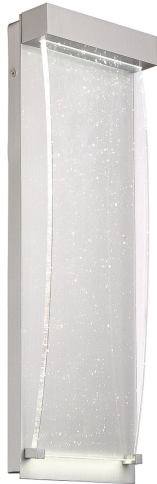

35888, LARGE OUTDOOR LED SURFACE MOUNT

PRODUCT DETAILS

No.	:	35888-024
Product Color	:	BRUSHED SILVER
Shade / Accent Colour	:	CLEAR SEEDED CRYSTAL GLASS
Width	:	6.75"
Height	:	20"
Ext	:	2.625"
Weight	:	4.8lbs

LIGHT SOURCE DETAILS

Number of Bulbs	:	1
Light Source	:	LED
Light Source Type	:	LED
Input Voltage	:	120V
Socket Type	:	LED
Wattage	:	10W
Total Lumen	:	257lm
Kelvin	:	3000K
CRI	:	90
Bulb Included	:	Yes
Dimmable	:	Yes

Options Available

ITEM NO.	FINISH	SHADE
35888-017	BLACK	CLEAR SEEDED CRYSTAL GLASS
35888-024	BRUSHED SILVER	CLEAR SEEDED CRYSTAL GLASS

TECHNICAL DETAILS

Canopy / Backplate Length	:	20"
Canopy / Backplate Height	:	20"
Canopy / Backplate Width	:	6.75"
IP Rating	:	44
Location	:	WET
Approval	:	