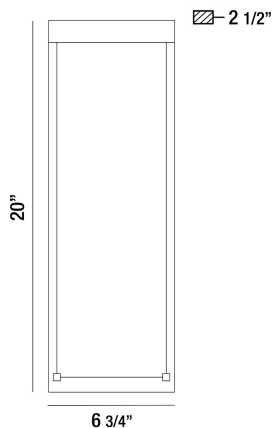

35888, LARGE OUTDOOR LED SURFACE MOUNT

PRODUCT DETAILS

No.	:	35888-024
Product Color	:	BRUSHED SILVER
Shade / Accent Colour	:	CLEAR SEEDED CRYSTAL GLASS
Width	:	6.75"
Height	:	20"
Ext	:	2.625"
Weight	:	4.8lbs

LIGHT SOURCE DETAILS

Number of Bulbs	:	1
Light Source	:	LED
Light Source Type	:	LED
Input Voltage	:	120V
Socket Type	:	LED
Wattage	:	10W
Total Lumen	:	257lm
Kelvin	:	3000K
CRI	:	90
Bulb Included	:	Yes
Dimmable	:	Yes

Options Available

ITEM NO.	FINISH	SHADE
35888-017	BLACK	CLEAR SEEDED CRYSTAL GLASS
35888-024	BRUSHED SILVER	CLEAR SEEDED CRYSTAL GLASS

TECHNICAL DETAILS

Canopy / Backplate Length	:	20"
Canopy / Backplate Height	:	20"
Canopy / Backplate Width	:	6.75"
IP Rating	:	44
Location	:	WET
Approval	:	