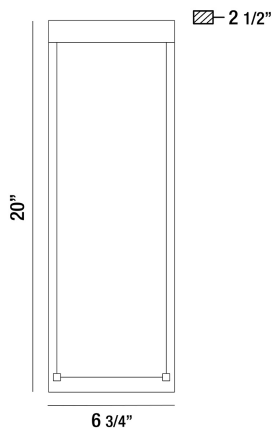

35888, LARGE OUTDOOR LED SURFACE MOUNT

PRODUCT DETAILS

No.	:	35888-017
Product Color	:	BLACK
Shade / Accent Colour	:	CLEAR SEEDED CRYSTAL GLASS
Width	:	6.75"
Height	:	20"
Ext	:	2.625"
Weight	:	4.8lbs

LIGHT SOURCE DETAILS

Number of Bulbs	:	1
Light Source	:	LED
Light Source Type	:	LED
Input Voltage	:	120V
Socket Type	:	LED
Wattage	:	10W
Total Lumen	:	257lm
Kelvin	:	3000K
CRI	:	90
Bulb Included	:	Yes
Dimmable	:	Yes

Options Available

ITEM NO.	FINISH	SHADE
35888-017	BLACK	CLEAR SEEDED CRYSTAL GLASS
35888-024	BRUSHED SILVER	CLEAR SEEDED CRYSTAL GLASS

TECHNICAL DETAILS

Canopy / Backplate Length	:	20"
Canopy / Backplate Height	:	20"
Canopy / Backplate Width	:	6.75"
IP Rating	:	44
Location	:	WET
Approval	:	