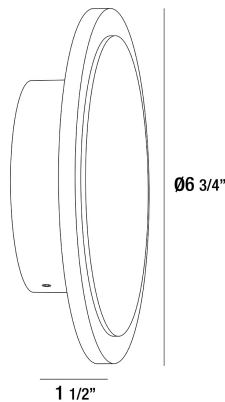

35855, SMALL ROUND LED OUTDOOR SURFACE MOUNT

PRODUCT DETAILS

No.	:	35855-019
Product Color	:	GRAPHITE GREY
Diameter	:	6.75"
Ext	:	1.5"
Weight	:	1.6lbs

LIGHT SOURCE DETAILS

Number of Bulbs	:	48
Light Source	:	LED
Light Source Type	:	LED
Input Voltage	:	120V/277VV
Socket Type	:	LED
Wattage	:	10W
Total Lumen	:	550lm
Kelvin	:	3000K
CRI	:	90
Bulb Included	:	Yes

Options Available

ITEM NO.	FINISH	SHADE
35855-019	GRAPHITE GREY	

TECHNICAL DETAILS

Canopy / Backplate Dia.	:	4.75"
Driver	:	ROYALUX
IP Rating	:	65
Location	:	WET
Approval	:	

PROJECT INFORMATION

Job Name: Date: Type: