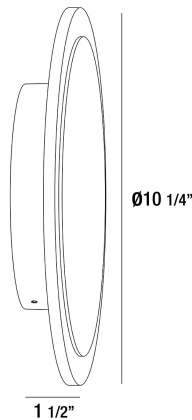

### PRODUCT DETAILS

No.	:	35854-012
Product Color	:	GRAPHITE GREY
Diameter	:	10.25"
Ext	:	1.5"
Weight	:	3.2lbs

### TECHNICAL DETAILS

Canopy / Backplate Dia.	:	6"
Driver	:	ROYALUX
IP Rating	:	65
Location	:	WET
Approval	:	