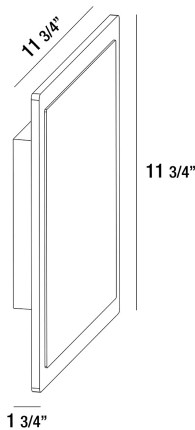

35852, LARGE SQUARE OUTDOOR LED SURFACE MOUNT

PRODUCT DETAILS

No.	:	35852-018
Product Color	:	GRAPHITE GREY
Width	:	11.75"
Height	:	11.75"
Ext	:	1.75"
Weight	:	4.8lbs

LIGHT SOURCE DETAILS

Number of Bulbs	:	100
Light Source	:	LED
Light Source Type	:	LED
Input Voltage	:	120V/277VV
Socket Type	:	LED
Wattage	:	18W
Total Lumen	:	1100lm
Kelvin	:	3000K
CRI	:	90
Bulb Included	:	Yes

Options Available

ITEM NO.	FINISH	SHADE
35852-018	GRAPHITE GREY	

TECHNICAL DETAILS

Canopy / Backplate Height	:	6.75"
Canopy / Backplate Width	:	6.75"
Driver	:	ROYALUX
IP Rating	:	65
Location	:	WET
Approval	:	