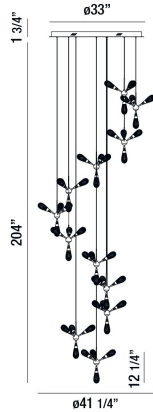

MANNING, 41" ROUND CHANDELIER

PRODUCT DETAILS

No.	:	35734-017
Product Color	:	CHROME
Product Material	:	METAL
Shade / Accent Colour	:	CLEAR
Shade / Accent Material	:	SUGAR GLASS
Diameter	:	41.25"
Height	:	12.25"
Overall Height	:	218"
Weight	:	71.6lbs

LIGHT SOURCE DETAILS

Light Source Type	:	INTEGRATED LED
Input Voltage	:	120V
Bulb Voltage	:	120V
Total Wattage	:	139W
Total Lumen	:	6950lm
Kelvin	:	3000K
CRI	:	90+
Dimmable	:	Yes

Options Available

ITEM NO.	FINISH	SHADE
35734-017	CHROME	CLEAR

TECHNICAL DETAILS

Hanging Support Type	:	AIRCRAFT CABLE
Hanging Support Length	:	204"
Canopy / Backplate Height	:	1.75"
Canopy / Backplate Dia.	:	33"
Location	:	DRY
Approval	:	

PROJECT INFORMATION

Job Name: Date: Type: