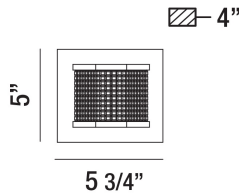

BELGROUE, WALL MOUNT

PRODUCT DETAILS

No.	:	35718-017
Product Color	:	CHROME
Product Material	:	METAL
Shade / Accent Colour	:	CLEAR
Shade / Accent Material	:	GLASS
Width	:	5.75"
Height	:	5"
Ext	:	4"
Weight	:	1.7lbs

LIGHT SOURCE DETAILS

Light Source Type	:	INTEGRATED LED
Input Voltage	:	120V
Total Wattage	:	7W
Total Lumen	:	570lm
Kelvin	:	3000K
CRI	:	90+
Dimmable	:	Yes

Options Available

ITEM NO.	FINISH	SHADE
35718-017	CHROME	CLEAR

TECHNICAL DETAILS

Canopy / Backplate Length	:	4.5"
Canopy / Backplate Height	:	1.25"
Canopy / Backplate Width	:	4.5"
Location	:	DAMP
Approval	:	

PROJECT INFORMATION

Job Name: Date: Type:

Comments: