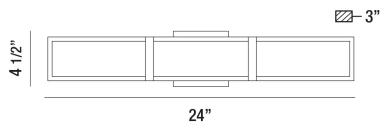

### PRODUCT DETAILS

No.	:	35712-015
Product Color	:	CHROME
Product Material	:	METAL
Shade / Accent Colour	:	OPAL WHITE
Shade / Accent Material	:	ACRYLIC
Width	:	24"
Height	:	4.5"
Ext	:	3"
Weight	:	4.4lbs

### TECHNICAL DETAILS

Canopy / Backplate Length	:	4.5"
Canopy / Backplate Height	:	0.75"
Canopy / Backplate Width	:	4.5"
Mounting	:	Up or Down
Location	:	DAMP
Approval	:	