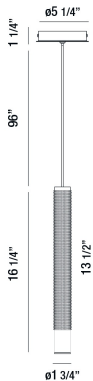

DAVENPORT, 2" ROUND PENDANT

PRODUCT DETAILS

No.	:	35710-028
Product Color	:	BLACK
Product Material	:	METAL
Shade / Accent Colour	:	BLACK
Shade / Accent Material	:	TEXTURED ALUMINUM
Diameter	:	1.75"
Height	:	16.25"
Overall Height	:	113.5"
Weight	:	1.5lbs

LIGHT SOURCE DETAILS

Light Source Type	:	INTEGRATED LED
Input Voltage	:	120V
Total Wattage	:	4.3W
Total Lumen	:	255lm
Kelvin	:	3000K
CRI	:	90+
Dimmable	:	No

Options Available

ITEM NO.	FINISH	SHADE
35710-011	WHITE	WHITE
35710-028	BLACK	BLACK
35710-035	GOLD	GOLD
35710-042	CHAMPAGNE	CHAMPAGNE
35710-057	ALUMINUM	ALUMINUM

TECHNICAL DETAILS

Hanging Support Type	:	WIRE
Hanging Support Length	:	96"
Canopy / Backplate Height	:	1.25"
Canopy / Backplate Dia.	:	5.25"
Location	:	DRY
Approval	:	
Title 24	:	Yes

PROJECT INFORMATION