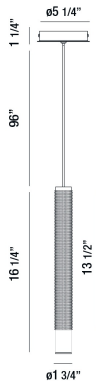

DAVENPORT, 2" ROUND PENDANT

PRODUCT DETAILS

No.	:	35710-011
Product Color	:	WHITE
Product Material	:	METAL
Shade / Accent Colour	:	WHITE
Shade / Accent Material	:	TEXTURED ALUMINUM
Diameter	:	1.75"
Height	:	16.25"
Overall Height	:	113.5"
Weight	:	1.5lbs

LIGHT SOURCE DETAILS

Light Source Type	:	INTEGRATED LED
Input Voltage	:	120V
Total Wattage	:	4.3W
Total Lumen	:	255lm
Kelvin	:	3000K
CRI	:	90+
Dimmable	:	No

Options Available

ITEM NO.	FINISH	SHADE
35710-011	WHITE	WHITE
35710-028	BLACK	BLACK
35710-035	GOLD	GOLD
35710-042	CHAMPAGNE	CHAMPAGNE
35710-057	ALUMINUM	ALUMINUM

TECHNICAL DETAILS

Hanging Support Type	:	WIRE
Hanging Support Length	:	96"
Canopy / Backplate Height	:	1.25"
Canopy / Backplate Dia.	:	5.25"
Location	:	DRY
Approval	:	
Title 24	:	Yes

PROJECT INFORMATION