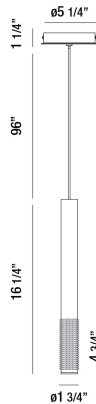

DAVENPORT, 2" ROUND PENDANT

PRODUCT DETAILS

No.	:	35709-039
Product Color	:	GOLD
Product Material	:	METAL
Shade / Accent Colour	:	ACRYLIC
Shade / Accent Material	:	TEXTURED ALUMINUM
Diameter	:	1.75"
Height	:	16.25"
Overall Height	:	113.5"
Weight	:	1.4LBS

LIGHT SOURCE DETAILS

Light Source Type	:	INTEGRATED LED
Input Voltage	:	120V
Bulb Voltage	:	120V
Socket Type	:	LED
Total Wattage	:	4.3W
Delivered Lumens	:	125LM
Kelvin	:	3000K
CRI	:	90+
Dimmable	:	NO

OPTIONS AVAILABLE

ITEM NO.	FINISH	SHADE
35709-015	WHITE	WHITE
35709-022	BLACK	BLACK
35709-039	GOLD	GOLD
35709-046	CHAMPAGNE	CHAMPAGNE
35709-053	ALUMINUM	ALUMINUM

TECHNICAL DETAILS

Hanging Support Type	:	WIRE
Hanging Support Length	:	96"
Canopy / Backplate Height	:	1.25"
Canopy / Backplate Dia.	:	5.25"
Driver	:	ES
IP Rating	:	DRY
Location	:	DRY
Approval	:	