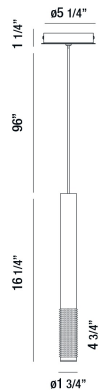

DAVENPORT, 2" ROUND PENDANT

PRODUCT DETAILS

No.	:	35709-046
Product Color	:	CHAMPAGNE
Product Material	:	METAL
Shade / Accent Colour	:	CHAMPAGNE
Shade / Accent Material	:	TEXTURED ALUMINUM
Diameter	:	1.75"
Height	:	16.25"
Overall Height	:	113.5"
Weight	:	1.4lbs

LIGHT SOURCE DETAILS

Light Source Type	:	INTEGRATED LED
Input Voltage	:	120V
Total Wattage	:	4.3W
Total Lumen	:	255lm
Kelvin	:	3000K
CRI	:	90+
Dimmable	:	No

Options Available

ITEM NO.	FINISH	SHADE
35709-015	WHITE	WHITE
35709-022	BLACK	BLACK
35709-039	GOLD	GOLD
35709-046	CHAMPAGNE	CHAMPAGNE
35709-053	ALUMINUM	ALUMINUM

TECHNICAL DETAILS

Hanging Support Type	:	WIRE
Hanging Support Length	:	96"
Canopy / Backplate Height	:	1.25"
Canopy / Backplate Dia.	:	5.25"
Location	:	DRY
Approval	:	

PROJECT INFORMATION

Job Name: Date: Type: