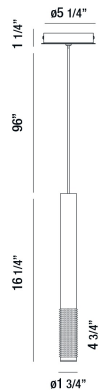

### PRODUCT DETAILS

No.	:	35709-022
Product Color	:	BLACK
Product Material	:	METAL
Shade / Accent Colour	:	BLACK
Shade / Accent Material	:	TEXTURED ALUMINUM
Diameter	:	1.75"
Height	:	16.25"
Overall Height	:	113.5"
Weight	:	1.4lbs

### LIGHT SOURCE DETAILS

Light Source Type	:	INTEGRATED LED
Input Voltage	:	120V
Total Wattage	:	4.3W
Total Lumen	:	255lm
Kelvin	:	3000K
CRI	:	90+
Dimmable	:	No

### TECHNICAL DETAILS

Hanging Support Type	:	WIRE
Hanging Support Length	:	96"
Canopy / Backplate Height	:	1.25"
Canopy / Backplate Dia.	:	5.25"
Location	:	DRY
Approval	:	