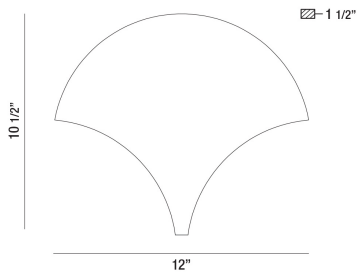

### PRODUCT DETAILS

No.	:	35708-049
Product Color	:	CHAMPAGNE
Product Material	:	METAL
Shade / Accent Colour	:	WHITE
Shade / Accent Material	:	ACRYLIC
Width	:	12"
Height	:	10.5"
Ext	:	1.5"
Weight	:	2.9lbs

### TECHNICAL DETAILS

Canopy / Backplate Length	:	12"
Canopy / Backplate Width	:	10.44"
Mounting	:	Up or Down
Location	:	DRY
Approval	:	