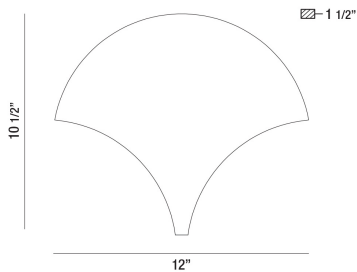

### PRODUCT DETAILS

No.	:	35708-018
Product Color	:	WHITE
Product Material	:	METAL
Shade / Accent Colour	:	WHITE
Shade / Accent Material	:	ACRYLIC
Width	:	12"
Height	:	10.5"
Ext	:	1.5"
Weight	:	2.9lbs

### TECHNICAL DETAILS

Canopy / Backplate Length	:	12"
Canopy / Backplate Width	:	10.44"
Mounting	:	Up or Down
Location	:	DRY
Approval	:	