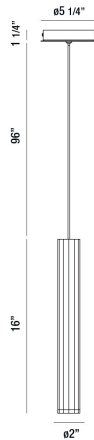

BALDWIN, 2" ROUND PENDANT

PRODUCT DETAILS

No.	:	35704-034
Product Color	:	CHAMPAGNE
Product Material	:	METAL
Shade / Accent Colour	:	ACRYLIC
Shade / Accent Material	:	ANODIZED ALUMINUM
Diameter	:	2"
Height	:	16"
Overall Height	:	113.25"
Weight	:	1.6LBS

LIGHT SOURCE DETAILS

Light Source Type	:	INTEGRATED LED
Input Voltage	:	120V
Bulb Voltage	:	120V
Socket Type	:	LED
Total Wattage	:	4.3W
Delivered Lumens	:	125LM
Kelvin	:	3000K
CRI	:	90+
Dimmable	:	NO

OPTIONS AVAILABLE

ITEM NO.	FINISH	SHADE
35704-010	WHITE	WHITE
35704-034	CHAMPAGNE	CHAMPAGNE
35704-041	GOLD	GOLD

TECHNICAL DETAILS

Hanging Support Type	:	WIRE
Hanging Support Length	:	96"
Canopy / Backplate Height	:	1.25"
Canopy / Backplate Dia.	:	5.25"
Driver	:	ES
IP Rating	:	DRY
Location	:	DRY
Approval	:	
Title 24	:	YES