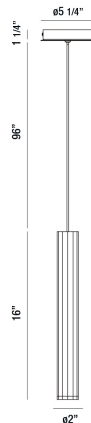

BALDWIN, 2" ROUND PENDANT

Options Available

ITEM NO.	FINISH	SHADE
35704-010	WHITE	WHITE
35704-027	BLACK	BLACK
35704-034	CHAMPAGNE	CHAMPAGNE
35704-041	GOLD	GOLD
35704-055	ALUMINUM	ALUMINUM

PRODUCT DETAILS

No.	:	35704-041
Product Color	:	GOLD
Product Material	:	METAL
Shade / Accent Colour	:	GOLD
Shade / Accent Material	:	ANODIZED ALUMINUM
Diameter	:	2"
Height	:	16"
Overall Height	:	113.25"
Weight	:	1.6lbs

LIGHT SOURCE DETAILS

Light Source Type	:	INTEGRATED LED
Input Voltage	:	120V
Total Wattage	:	4.3W
Total Lumen	:	255lm
Kelvin	:	3000K
CRI	:	90+
Dimmable	:	No

TECHNICAL DETAILS

Hanging Support Type	:	WIRE
Hanging Support Length	:	96"
Canopy / Backplate Height	:	1.25"
Canopy / Backplate Dia.	:	5.25"
Location	:	DRY
Approval	:	
Title 24	:	Yes