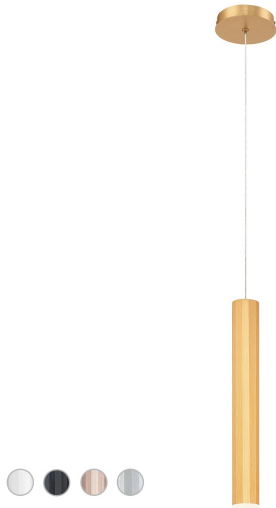

BALDWIN, 2" ROUND PENDANT

Options Available

ITEM NO.	FINISH	SHADE
35704-010	WHITE	WHITE
35704-027	BLACK	BLACK
35704-034	CHAMPAGNE	CHAMPAGNE
35704-041	GOLD	GOLD
35704-055	ALUMINUM	ALUMINUM

PRODUCT DETAILS

No.	:	35704-041
Product Color	:	GOLD
Product Material	:	METAL
Shade / Accent Colour	:	GOLD
Shade / Accent Material	:	ANODIZED ALUMINUM
Diameter	:	2"
Height	:	16"
Overall Height	:	113.25"
Weight	:	1.6lbs

LIGHT SOURCE DETAILS

Light Source Type	:	INTEGRATED LED
Input Voltage	:	120V
Total Wattage	:	4.3W
Total Lumen	:	255lm
Kelvin	:	3000K
CRI	:	90+
Dimmable	:	No

TECHNICAL DETAILS

Hanging Support Type	:	WIRE
Hanging Support Length	:	96"
Canopy / Backplate Height	:	1.25"
Canopy / Backplate Dia.	:	5.25"
Location	:	DRY
Approval	:	
Title 24	:	Yes