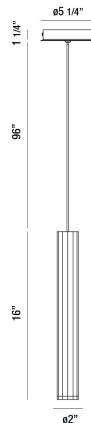

## BALDWIN, 2" ROUND PENDANT

### PRODUCT DETAILS

No.	:	35704-034
Product Color	:	CHAMPAGNE
Product Material	:	METAL
Shade / Accent Colour	:	CHAMPAGNE
Shade / Accent Material	:	ANODIZED ALUMINUM
Diameter	:	2"
Height	:	16"
Overall Height	:	113.25"
Weight	:	1.6lbs

### LIGHT SOURCE DETAILS

Light Source Type	:	INTEGRATED LED
Input Voltage	:	120V
Total Wattage	:	4.3W
Total Lumen	:	255lm
Kelvin	:	3000K
CRI	:	90+
Dimmable	:	No

### TECHNICAL DETAILS

Hanging Support Type	:	WIRE
Hanging Support Length	:	96"
Canopy / Backplate Height	:	1.25"
Canopy / Backplate Dia.	:	5.25"
Location	:	DRY
Approval	:	
Title 24	:	Yes