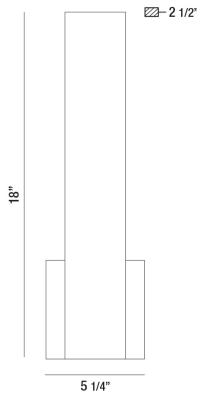

ANNETTE, WALL MOUNT

Options Available

ITEM NO.	FINISH	SHADE
35703-013	WHITE	WHITE
35703-020	BLACK	WHITE
35703-037	CHAMPAGNE	WHITE
35703-044	GOLD	WHITE
35703-051	ALUMINUM	WHITE

PRODUCT DETAILS

No.	:	35703-044
Product Color	:	GOLD
Product Material	:	METAL
Shade / Accent Colour	:	WHITE
Shade / Accent Material	:	ACRYLIC
Width	:	5.25"
Height	:	18"
Ext	:	2.5"
Weight	:	2lbs

LIGHT SOURCE DETAILS

Light Source Type	:	INTEGRATED LED
Input Voltage	:	120V
Total Wattage	:	18W
Total Lumen	:	1320lm
Kelvin	:	3000K
CRI	:	90+
Dimmable	:	Yes

TECHNICAL DETAILS

Canopy / Backplate Length	:	5.25"
Canopy / Backplate Height	:	0.25"
Canopy / Backplate Width	:	5.25"
Mounting	:	Up
Location	:	DRY
Approval	:	