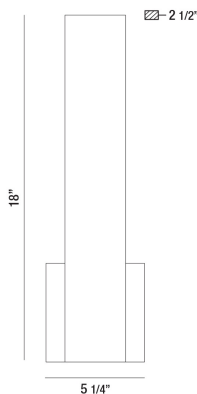

ANNETTE, WALL MOUNT

PRODUCT DETAILS

No.	:	35703-020
Product Color	:	BLACK
Product Material	:	METAL
Shade / Accent Colour	:	WHITE
Shade / Accent Material	:	ACRYLIC
Width	:	5.25"
Height	:	18"
Ext	:	2.5"
Weight	:	2lbs

LIGHT SOURCE DETAILS

Light Source Type	:	INTEGRATED LED
Input Voltage	:	120V
Total Wattage	:	18W
Total Lumen	:	1320lm
Kelvin	:	3000K
CRI	:	90+
Dimmable	:	Yes

Options Available

ITEM NO.	FINISH	SHADE
35703-013	WHITE	WHITE
35703-020	BLACK	WHITE
35703-037	CHAMPAGNE	WHITE
35703-044	GOLD	WHITE
35703-051	ALUMINUM	WHITE

TECHNICAL DETAILS

Canopy / Backplate Length	:	5.25"
Canopy / Backplate Height	:	0.25"
Canopy / Backplate Width	:	5.25"
Mounting	:	Up
Location	:	DRY
Approval	:	

PROJECT INFORMATION

Job Name: Date: Type:

Comments: