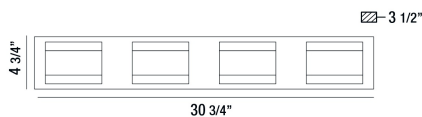

### PRODUCT DETAILS

No.	:	35699-019
Product Color	:	CHROME
Product Material	:	METAL
Shade / Accent Colour	:	CLEAR
Shade / Accent Material	:	PRESSED GLASS
Width	:	30.75"
Height	:	4.75"
Ext	:	3.5"
Weight	:	10.3lbs

### TECHNICAL DETAILS

Canopy / Backplate Length	:	30.75"
Canopy / Backplate Height	:	1.5"
Canopy / Backplate Width	:	4.75"
Location	:	DAMP
Approval	:	