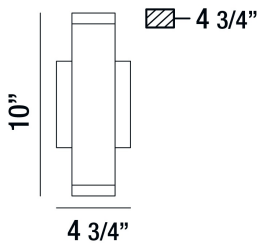

SEATON, WALL MOUNT

PRODUCT DETAILS

No.	:	35688-013
Product Color	:	CHROME
Product Material	:	METAL
Shade / Accent Colour	:	CLEAR
Shade / Accent Material	:	CRYSTAL-LIKE GLASS
Width	:	4.75"
Height	:	10"
Ext	:	4.75"
Weight	:	3.4lbs

LIGHT SOURCE DETAILS

Light Source Type	:	INTEGRATED LED
Input Voltage	:	120V
Total Wattage	:	9W
Total Lumen	:	800lm
Kelvin	:	3000K
CRI	:	90
Dimmable	:	Yes

Options Available

ITEM NO.	FINISH	SHADE
35688-013	CHROME	CLEAR

TECHNICAL DETAILS

Canopy / Backplate Length	:	4.75"
Canopy / Backplate Height	:	1.5"
Canopy / Backplate Width	:	4.75"
Mounting	:	Up or Down
Location	:	DAMP
Approval	:	

PROJECT INFORMATION

Job Name: Date: Type: