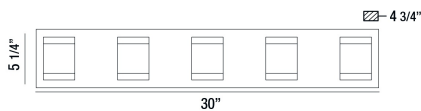

SEATON, 30" VANITY LIGHT

PRODUCT DETAILS

No.	:	35687-016
Product Color	:	CHROME
Product Material	:	METAL
Shade / Accent Colour	:	CLEAR
Shade / Accent Material	:	CRYSTAL-LIKE GLASS
Width	:	30"
Height	:	5.25"
Ext	:	4.75"
Weight	:	11.4lbs

LIGHT SOURCE DETAILS

Light Source Type	:	INTEGRATED LED
Input Voltage	:	120V
Total Wattage	:	50W
Total Lumen	:	4000lm
Kelvin	:	3000K
CRI	:	90
Dimmable	:	Yes

Options Available

ITEM NO.	FINISH	SHADE
35687-016	CHROME	CLEAR

TECHNICAL DETAILS

Canopy / Backplate Length	:	30"
Canopy / Backplate Height	:	1.25"
Canopy / Backplate Width	:	5.25"
Location	:	DAMP
Approval	:	

PROJECT INFORMATION

Job Name: Date: Type:

Comments: