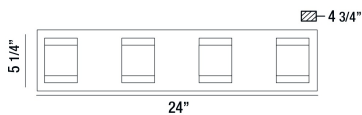

SEATON, 24" VANITY LIGHT

PRODUCT DETAILS

No.	:	35686-019
Product Color	:	CHROME
Product Material	:	METAL
Shade / Accent Colour	:	CLEAR
Shade / Accent Material	:	CRYSTAL-LIKE GLASS
Width	:	24"
Height	:	5.25"
Ext	:	4.75"
Weight	:	8.8lbs

LIGHT SOURCE DETAILS

Light Source Type	:	INTEGRATED LED
Input Voltage	:	120V
Total Wattage	:	36W
Total Lumen	:	2880lm
Kelvin	:	3000K
CRI	:	90
Dimmable	:	Yes

Options Available

ITEM NO.	FINISH	SHADE
35686-019	CHROME	CLEAR

TECHNICAL DETAILS

Canopy / Backplate Length	:	24"
Canopy / Backplate Height	:	1.25"
Canopy / Backplate Width	:	5.25"
Location	:	DAMP
Approval	:	

PROJECT INFORMATION

Job Name: Date: Type:

Comments: