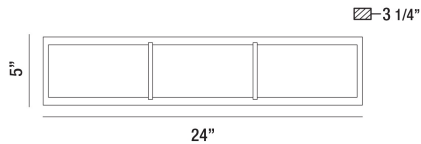

ALMORE, WALL MOUNT

PRODUCT DETAILS

No.	:	35668-015
Product Color	:	CHROME
Product Material	:	METAL
Shade / Accent Colour	:	OPAL WHITE
Shade / Accent Material	:	ACRYLIC
Width	:	24"
Height	:	5"
Ext	:	3.25"
Weight	:	4lbs

LIGHT SOURCE DETAILS

Light Source Type	:	INTEGRATED LED
Input Voltage	:	120V
Total Wattage	:	28W
Total Lumen	:	2240lm
Kelvin	:	3000K
CRI	:	90+
Dimmable	:	Yes

Options Available

ITEM NO.	FINISH	SHADE
35668-015	CHROME	OPAL WHITE

TECHNICAL DETAILS

Canopy / Backplate Length	:	23.5"
Canopy / Backplate Height	:	1.25"
Canopy / Backplate Width	:	4.5"
Mounting	:	Up or Down
Location	:	DAMP
Approval	:	

PROJECT INFORMATION

Job Name: Date: Type: