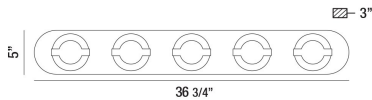

### PRODUCT DETAILS

No.	:	35666-011
Product Color	:	CHROME
Product Material	:	METAL
Shade / Accent Colour	:	ACRYLIC
Shade / Accent Material	:	ACRYLIC
Width	:	36.75"
Height	:	5"
Ext	:	3"
Weight	:	6.6LBS

### TECHNICAL DETAILS

Canopy / Backplate Length	:	33.5"
Canopy / Backplate Height	:	1.25"
Canopy / Backplate Width	:	4.5"
Driver	:	EK-TOP
IP Rating	:	DAMP
Location	:	DAMP
Approval	:	