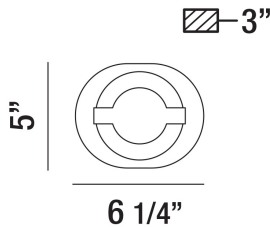

BALEWOOD, WALL MOUNT

PRODUCT DETAILS

No.	:	35663-010
Product Color	:	CHROME
Product Material	:	METAL
Shade / Accent Colour	:	FROSTED
Shade / Accent Material	:	ACRYLIC
Width	:	6.25"
Height	:	5"
Ext	:	3"
Weight	:	1.5lbs

LIGHT SOURCE DETAILS

Light Source Type	:	INTEGRATED LED
Input Voltage	:	120V
Total Wattage	:	7W
Total Lumen	:	560lm
Kelvin	:	3000K
CRI	:	90+
Dimmable	:	Yes

Options Available

ITEM NO. 35663-010	FINISH CHROME	SHADE FROSTED
------------------------------	-------------------------	-------------------------

TECHNICAL DETAILS

Canopy / Backplate Length	:	4.5"
Canopy / Backplate Height	:	1.25"
Canopy / Backplate Width	:	4.5"
Mounting	:	Up or Down
Location	:	DAMP
Approval	:	

PROJECT INFORMATION

Job Name: Date: Type: