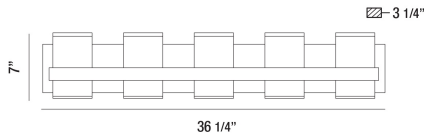

CAMBRIDGE, 36" VANITY LIGHT

PRODUCT DETAILS

No.	:	35657-019
Product Color	:	CHROME
Product Material	:	METAL
Shade / Accent Colour	:	FROSTED
Shade / Accent Material	:	ACRYLIC
Width	:	36.25"
Height	:	7"
Ext	:	3.25"
Weight	:	11.2lbs

LIGHT SOURCE DETAILS

Light Source Type	:	INTEGRATED LED
Input Voltage	:	120V
Total Wattage	:	37.5W
Total Lumen	:	3000lm
Kelvin	:	3000K
CRI	:	90+
Dimmable	:	Yes

Options Available

ITEM NO.	FINISH	SHADE
35657-019	CHROME	FROSTED

TECHNICAL DETAILS

Canopy / Backplate Length	:	35.75"
Canopy / Backplate Height	:	1.25"
Canopy / Backplate Width	:	4.5"
Mounting	:	Up or Down
Location	:	DAMP
Approval	:	

PROJECT INFORMATION

Job Name: Date: Type: