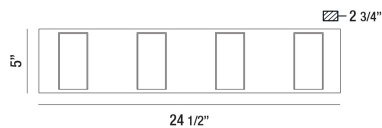

### PRODUCT DETAILS

No.	:	35652-014
Product Color	:	CHROME
Product Material	:	METAL
Shade / Accent Colour	:	FROSTED
Shade / Accent Material	:	ACRYLIC
Width	:	24.5"
Height	:	5"
Ext	:	2.75"
Weight	:	5lbs

### TECHNICAL DETAILS

Canopy / Backplate Length	:	24"
Canopy / Backplate Height	:	1.25"
Canopy / Backplate Width	:	4.5"
Mounting	:	Up or Down
Location	:	DAMP
Approval	:	