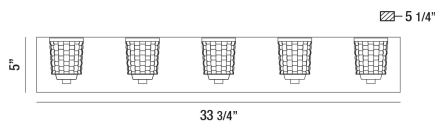

BANBURY, 34" VANITY LIGHT

PRODUCT DETAILS

No.	:	35649-014
Product Color	:	CHROME
Product Material	:	METAL
Shade / Accent Colour	:	CLEAR
Shade / Accent Material	:	GLASS
Width	:	33.75"
Height	:	5"
Ext	:	5.25"
Weight	:	10lbs

LIGHT SOURCE DETAILS

Light Source Type	:	INTEGRATED LED
Input Voltage	:	120V
Total Wattage	:	30W
Total Lumen	:	2400lm
Kelvin	:	3000K
CRI	:	90+
Dimmable	:	Yes

Options Available

ITEM NO.	FINISH	SHADE
35649-014	CHROME	CLEAR

TECHNICAL DETAILS

Canopy / Backplate Length	:	33"
Canopy / Backplate Height	:	1.25"
Canopy / Backplate Width	:	5.25"
Mounting	:	Up
Location	:	DAMP
Approval	:	

PROJECT INFORMATION

Job Name: Date: Type:

Comments: