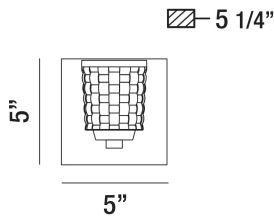

### PRODUCT DETAILS

No.	:	35646-013
Product Color	:	CHROME
Product Material	:	METAL
Shade / Accent Colour	:	CLEAR
Shade / Accent Material	:	GLASS
Width	:	5"
Height	:	5"
Ext	:	5.25"
Weight	:	2lbs

### TECHNICAL DETAILS

Canopy / Backplate Length	:	5.25"
Canopy / Backplate Height	:	1.25"
Canopy / Backplate Width	:	5.25"
Mounting	:	Up
Location	:	DAMP
Approval	:	