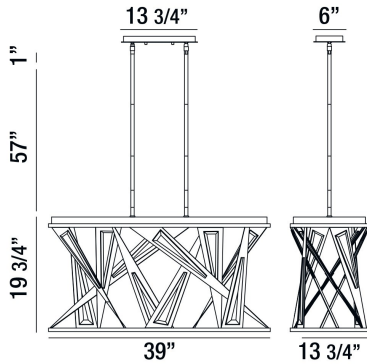

SARISE, 39" OVAL CHANDELIER

PRODUCT DETAILS

No.	:	35645-016
Product Color	:	BLACK
Product Material	:	METAL
Shade / Accent Colour	:	CHROME/CLEAR
Shade / Accent Material	:	METAL/CRYSTAL
Length	:	39"
Width	:	13.75"
Height	:	19.75"
Overall Height	:	77.75"
Weight	:	43lbs

TECHNICAL DETAILS

Hanging Support Type	:	ROD
Hanging Support Length	:	57"
Rods Included	:	3"+6"+12"+18"+18"
Canopy / Backplate Length	:	13.75"
Canopy / Backplate Height	:	1"
Canopy / Backplate Width	:	6"
Location	:	DRY
Approval	:	
Title 24	:	Yes