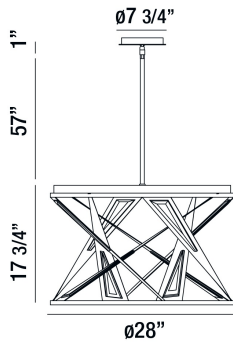

## SARISE, 28" ROUND CHANDELIER

### PRODUCT DETAILS

No.	:	35644-019
Product Color	:	BLACK
Product Material	:	METAL
Shade / Accent Colour	:	CHROME/CLEAR
Shade / Accent Material	:	METAL/CRYSTAL
Diameter	:	28"
Height	:	17.75"
Overall Height	:	75.75"
Weight	:	42.9lbs

### TECHNICAL DETAILS

Hanging Support Type	:	ROD
Hanging Support Length	:	57"
Rods Included	:	3"+6"+12"+18"+18"
Canopy / Backplate Height	:	1"
Canopy / Backplate Dia.	:	6.25"
Location	:	DRY
Approval	:	
Title 24	:	Yes