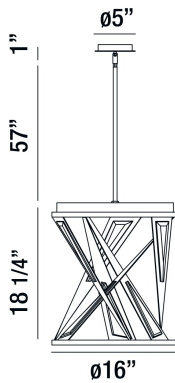

SARISE, 16" ROUND CHANDELIER

PRODUCT DETAILS

No.	:	35643-012
Product Color	:	BLACK
Product Material	:	METAL
Shade / Accent Colour	:	CHROME/CLEAR
Shade / Accent Material	:	METAL/CRYSTAL
Diameter	:	16"
Height	:	18.25"
Overall Height	:	76.25"
Weight	:	19.6lbs

LIGHT SOURCE DETAILS

Light Source Type	:	INTEGRATED LED
Input Voltage	:	120V
Total Wattage	:	24W
Total Lumen	:	1920lm
Kelvin	:	3000K
CRI	:	90+
Dimmable	:	Yes

Options Available

ITEM NO.	FINISH	SHADE
35643-012	BLACK	CHROME/CLEAR

TECHNICAL DETAILS

Hanging Support Type	:	ROD
Hanging Support Length	:	57"
Rods Included	:	3"+6"+12"+18"+18"
Canopy / Backplate Height	:	1"
Canopy / Backplate Dia.	:	5.125"
Location	:	DRY
Approval	:	
Title 24	:	Yes