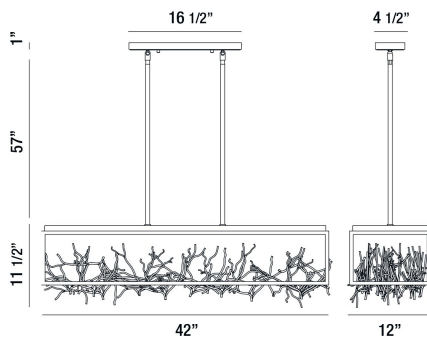

AERIE, 8-LIGHT 42IN INTEGRATED LED LINEAR CHANDELIER

PRODUCT DETAILS

No.	:	35642-023
Product Color	:	SILVER-BLACK MIX
Product Material	:	METAL
Shade / Accent Colour	:	SILVER
Shade / Accent Material	:	STEEL
Length	:	42"
Width	:	12"
Height	:	11.5"
Overall Height	:	68"
Weight	:	40.4LBS

OPTIONS AVAILABLE

ITEM NO.	FINISH	SHADE
35642-015	GOLD-BLACK MIX	GOLD
35642-023	SILVER-BLACK MIX	

TECHNICAL DETAILS

Hanging Support Type	:	ROD
Hanging Support Length	:	57"
Rods Included	:	3"+6"+12"+18"+18"
Canopy / Backplate Length	:	16.5"
Canopy / Backplate Height	:	1"
Canopy / Backplate Width	:	4.5"
IP Rating	:	IP22
Location	:	DRY
Approval	:	
Beam Angle	:	360