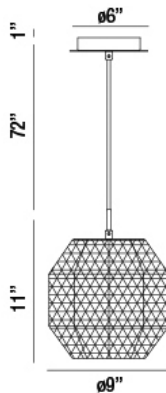

CATALDA, 1LT PENDANT

Product Details

Item No.	:	34289-037
Finish	:	Smoke
Shade	:	Glass
Diameter	:	9"
Height	:	11"
Est. Weight	:	6.38 lbs
Approval	:	cULus

BULB DETAILS

No. of Bulbs	:	1
Bulb Type	:	A19
Bulb Voltage	:	120V
Bulb Wattage	:	60W
Bulb Socket	:	E26
Input Voltage	:	120V
Dimmable	:	No
Bulb Included	:	No

Options Available

ITEM NO.	FINISH	SHADE
34289-013	Amber	Glass
34289-020	Clear	Glass
34289-037	Smoke	Glass

TECHNICAL DETAILS

Hanging Support Type	:	Wire
Wire Length	:	72"
Power Wire Length	:	96"
Canopy Diameter	:	4.75"
Canopy Height	:	2.5"