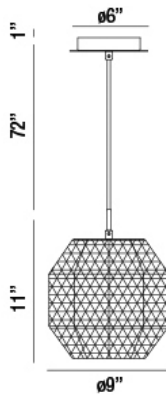

CATALDA, 1LT PENDANT

Product Details

Item No.	:	34289-020
Finish	:	Clear
Shade	:	Glass
Diameter	:	9"
Height	:	11"
Est. Weight	:	6.38 lbs
Approval	:	cULus

BULB DETAILS

No. of Bulbs	:	1
Bulb Type	:	A19
Bulb Voltage	:	120V
Bulb Wattage	:	60W
Bulb Socket	:	E26
Input Voltage	:	120V
Dimmable	:	No
Bulb Included	:	No

Options Available

ITEM NO.	FINISH	SHADE
34289-013	Amber	Glass
34289-020	Clear	Glass
34289-037	Smoke	Glass

TECHNICAL DETAILS

Hanging Support Type	:	Wire
Wire Length	:	72"
Power Wire Length	:	96"
Canopy Diameter	:	4.75"
Canopy Height	:	2.5"